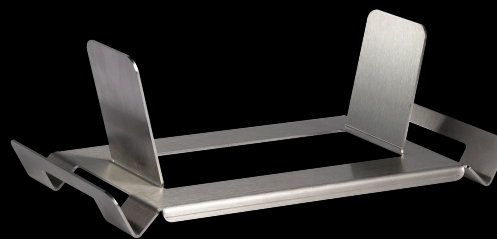

- dramatic visual impact
- fabricated of high quality aluminum and finished with a tough powder coated finish
- easy to clean
- available in both collapsible and permanently assembled models

canyon chafers

5420D400

Black w/Black Steps

5420D401

Black w/Silver Steps

5420D402

Black w/Copper Steps

5420D403

Silver w/Silver Steps