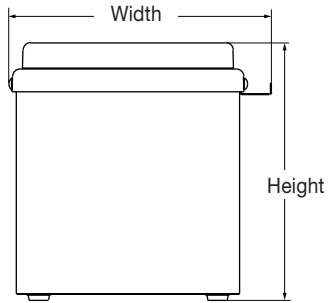

COLD FOOD HOLDERS INSULATED RELISH SERVERS

Models IRS-1, IRS-2, IRS-2DI, IRS-3 & IRS-3DI

INSULATED RELISH SERVER IRS-1 67860 & IRS-1 LEMON SERVER 67850