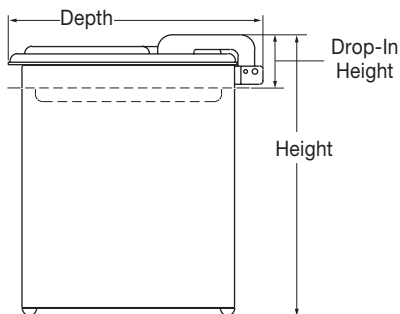

COUNTERTOP & DROP-IN 2 & 3 PAN

MODELS	IRS-1 67860 / 67850	IRS-2 67770	IRS-2DI 67780	IRS-3 67080	IRS-3DI 67160
Height	8 5/8" 21.9 cm	9 9/16" 24.3 cm	1 7/8" 4.8 cm	9 9/16" 24.3 cm	1 7/8" 4.8 cm
Height (Lid Open)	15 7/8" 40.3 cm	16 3/8" 41.6 cm	8 5/8" 21.9 cm	16 3/8" 41.6 cm	8 5/8" 21.9 cm
Width	8 3/16" 22.4 cm	13 5/8" 34.6 cm	14 5/8" 37.1 cm	20" 50.8 cm	21" 53.3 cm
Depth	9 3/4" 24.8 cm	8 11/16" 22.1 cm	8 11/16" 22.1 cm	8 11/16" 22.1 cm	8 11/16" 22.1 cm
Weight	5 lb / 7 lb 2.7 kg / 3.2 kg	10 lb 4.5 kg	10 lb 4.5 kg	12 lb 5.4 kg	12 lb 5.4 kg
	Cutout Size:				
IRS-2DI	13 3/4" x 7 3/8" (35 cm x 18.7 cm)				
IRS-3DI	20 1/8" x 7 3/8" (51.1 cm x 18.7 cm)				

FOB RICHFIELD, WISCONSIN 53076

TWO YEAR WARRANTY

Server Products equipment is backed by a two-year limited warranty against defects in materials and workmanship. For a copy of our complete warranty statement, please refer to server-products.com.

CAD LIBRARY

Individual CAD images can be downloaded free of charge from our website. Our complete collection of CAD files, along with more than 100 other manufacturers, can be purchased through Kochman Consultants, Ltd. at kclcad.com.