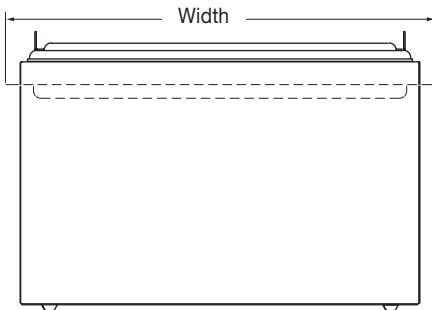

COUNTERTOP & DROP-IN 2 & 3 PAN

MODELS	IRS-1 67860 / 67850	IRS-2 67770	IRS-2DI 67780	IRS-3 67080	IRS-3DI 67160
Height	8 5/8" 21.9 cm	9 9/16" 24.3 cm	1 7/8" 4.8 cm	9 9/16" 24.3 cm	1 7/8" 4.8 cm
Height (Lid Open)	15 7/8" 40.3 cm	16 3/8" 41.6 cm	8 5/8" 21.9 cm	16 3/8" 41.6 cm	8 5/8" 21.9 cm
Width	8 3/16" 22.4 cm	13 5/8" 34.6 cm	14 5/8" 37.1 cm	20" 50.8 cm	21" 53.3 cm
Depth	9 3/4" 24.8 cm	8 11/16" 22.1 cm	8 11/16" 22.1 cm	8 11/16" 22.1 cm	8 11/16" 22.1 cm
Weight	5 lb / 7 lb 2.7 kg / 3.2 kg	10 lb 4.5 kg	10 lb 4.5 kg	12 lb 5.4 kg	12 lb 5.4 kg
	Cutout Size:				
IRS-2DI	13 3/4" x 7 3/8" (35 cm x 18.7 cm)				
IRS-3DI	20 1/8" x 7 3/8" (51.1 cm x 18.7 cm)				

FOB RICHFIELD, WISCONSIN 53076

TWO YEAR WARRANTY

Server Products equipment is backed by a two-year limited warranty against defects in materials and workmanship. For a copy of our complete warranty statement, please refer to server-products.com.

CAD LIBRARY

Individual CAD images can be downloaded free of charge from our website. Our complete collection of CAD files, along with more than 100 other manufacturers, can be purchased through Kochman Consultants, Ltd. at kclcad.com.