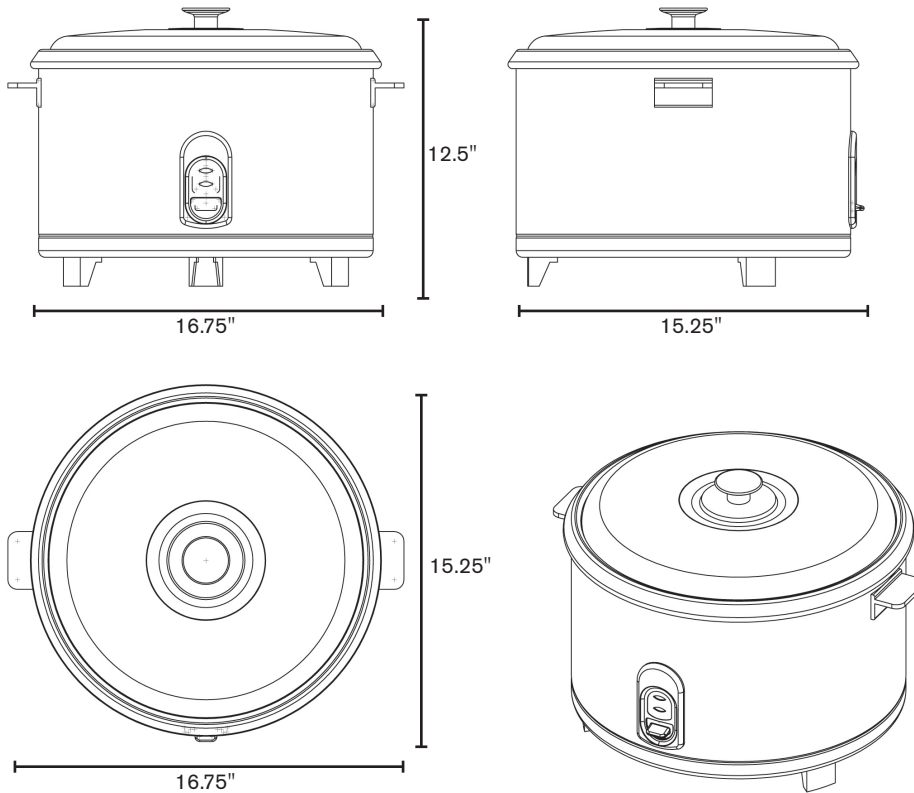

Plug Type - NEMA 5-15

SPECIFICATIONS

Model	Voltage	Wattage	Cord Type	Capacity	NEMA Plug Typr
RC1	120V	1440W	4½-foot flexible, three-wire cord with attached ground plug	25 1-cup servings	NEMA 5-15P

DIMENSIONS | SHIPPING INFORMATION

Cartons are reinforced for shipping. The weight and dimensions of this reinforced carton are included above and may vary from shipment to shipment.
Shipping Details if applicable / Freight Class

Model	Overall Dimensions	Net Weight	Shipping Dimensions	Shipping Weight
RC1	16.75" w x 15.25" d x 12.5" h (42.54 cm x 385.74 cm x 31.75cm)	11.45 lbs. (5.2 kg)	16" w x 16" d x 12.5" h (7.26 cm x 7.26 cm x 5.67 cm)	14 lbs. (6.35 kg)

Rice cooker has a stainless steel body and lid with a removable pot with non-stick surface. Rice cooker Cooks up to 25 one-cup servings. Rice cooker has a built-in thermostat with over-heat protection with manual reset cooks rice at 1440 watts. Rice cooker includes a measuring cup, scoop and Attached 4½-foot power cord and NEMA 5-15plug. One year parts and one year labor warranty.