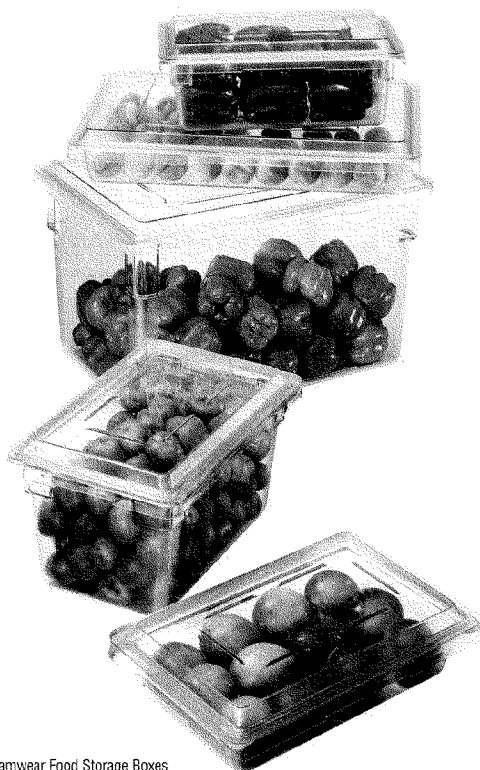

## Food Storage Boxes

Lost inventory means lost profit and hidden inventory means lost time. Store your food in Cambro's Food Storage Boxes and protect your valuable inventory and time. You'll find things quickly when your walk-in is organized with Cambro's Food Storage Boxes. Boxes are available in clear Camwear® polycarbonate or white polyethylene in seven standard sizes.

### Food Storage Boxes—Camwear®

Camwear Food Storage Boxes' clear finish assure instant food identification and inventory-at-a-glance for optimum organization and time savings. FDA approved Camwear polycarbonate stands up to tough treatment, withstanding temperature extremes from -40°F to +210°F (-40°C to +99°C). Camwear Boxes stack securely (loaded or unloaded), fit standard carts and racks and are dishwasher safe. Smooth surfaces are easy-to-clean and snap-tight covers are available hinged for easy access.

Color: Clear (135).

Camwear Food Storage Boxes

Polyethylene Food Storage Boxes

### Food Storage Boxes—Poly

Cambro's Poly Food Storage Boxes are a great value in impact and scuff resistant protection for wet or dry storage. Made of durable FDA approved polyethylene. Maximizes available shelf space, stacks and nests easily, resists stains, acids and odors and are dishwasher safe. Snap-tight covers are available for all seven sizes.