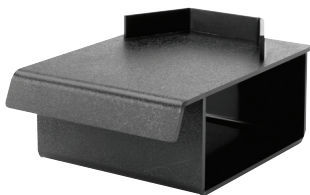

MODEL	BREW HEIGHT	WIDTH
7757	17-1/2"	8-1/2"
7757-D	17-1/2"	8-1/2"
7878-THS	12-1/4"	5-15/16"
7874-THS	9-7/8"	5-3/8"
7885-THS	-	-
7752NS-TGB	11-3/4"	8-5/8"
7750NS-TGB	17-1/16"	7-5/16"

ACCESSORIES

Shown with optional 7752-TGB

Model 3871-NS-SRVST

Shown with optional 7752-TGB

FOR USE WITH 7752-TGB ONLY

Model 8857-SRVST1W

Thermal Server Lift

Model 3774BREWSTE

Plastic Drip Tray

Model 3776-DRTRY-P