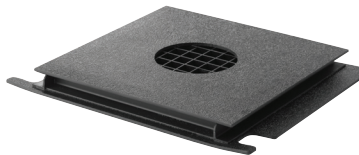

MODEL	BREW HEIGHT	WIDTH
7757	17-1/2"	8-1/2"
7757-D	17-1/2"	8-1/2"
7878-THS	12-1/4"	5-15/16"
7874-THS	9-7/8"	5-3/8"
7885-THS	-	-
7752NS-TGB	11-3/4"	8-5/8"
7750NS-TGB	17-1/16"	7-5/16"

ACCESSORIES

Shown with optional 7752-TGB

Model 3871-NS-SRVST

Shown with optional 7752-TGB

FOR USE WITH 7752-TGB ONLY

Model 8857-SRVST1W

Thermal Server Lift

Model 3774BREWSTE

Plastic Drip Tray

Model 3776-DRTRY-P